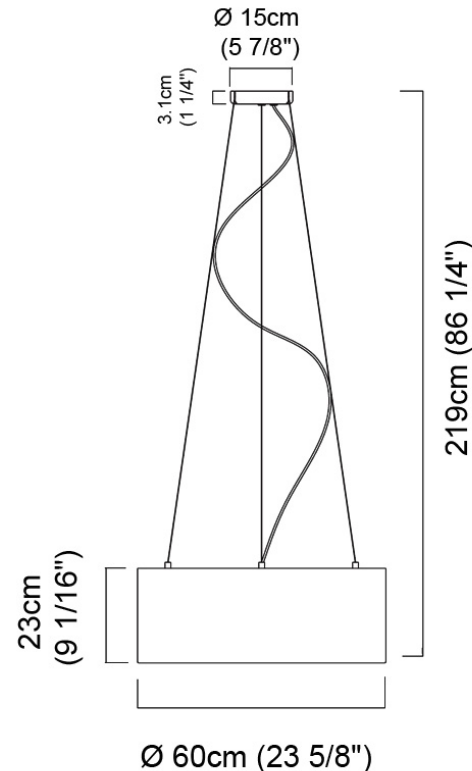

CYCLOS SUSPENSION

D11133

PROJECT _____

TYPE _____

NOTES _____

QUANTITY _____

DATE _____

GENERAL

Series: Cyclos
Division: Design
Mounting Type: Suspension
Mounting Location: Ceiling
Subcategory: Pendant

PHYSICAL

Diameter (mm): 600
Diameter (in): 23 5/8
Height (mm): 230
Height (in): 9 1/16
Max. Overall Height (mm): 2190
Max. Overall Height (in): 86 1/4
Weight (kg): 5.44
Weight (lbs): 12
Diffuser: Opal white Acrylic
Fixture Material: Aluminum

ELECTRICAL

Input Wattage Range: 50 - 79 W
Lamp Type: LED
Total Output Wattage (W): 46
Dimming: Tri-Mode (Non-Dimming and Phase Dimming (120Vac only) and 0-10V Dimming)
Driver Included: Yes
Driver Location: Integrated
Driver Type: Constant Current - Universal
Driver Class: Class 2
Input Voltage (V): 120 - 277
Constant Current (mA): 1050
Upon Request: 0-10Vdc dimming / Phase dimming @120Vac only / 277Vac

LED

Number of LEDs: 1
Color Temperature (°K): 3000
Nominal Lumen (lm): 2950
Lamp Life (hrs): 50000

OPTICAL

RATINGS AND CERTIFICATIONS

Certified By: CSA Certified to UL and CSA Standards
IP rating: IP20

Light emission