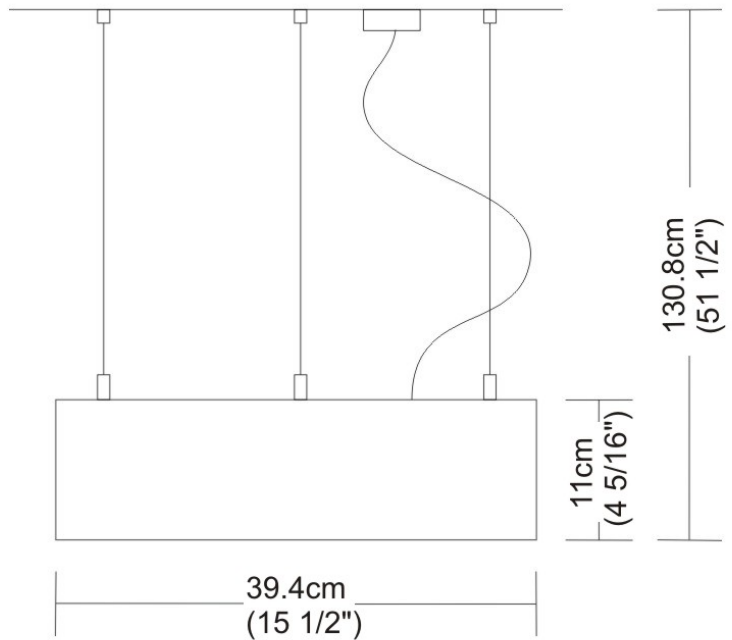

CYCLOS SUSPENSION

D11033

PROJECT	
TYPE	
NOTES	
QUANTITY	
DATE	

GENERAL

Series: Cyclos
Division: Design
Mounting Type: Suspension
Mounting Location: Ceiling

PHYSICAL

Length (mm): 565
Length (in): 22 ¼
Width (mm): 400
Width (in): 15 ¾
Height (mm): 115
Height (in): 4 ½
Extension (mm): 115
Extension (in): 4 ½
Weight (kg): 8.108
Weight (lbs): 17.86
Diffuser: Satin White Acrylic
Fixture Material: Aluminum

ELECTRICAL

Number of Lamps: 5
Lamp Type: LED Retrofit / CFL
Bulb Included: Bulb Not Included
Total Output Wattage (W): 65 / 90
Max. Wattage Per Lamp (W): 13 / 18
Lamp Base: G24-q2
Dimming: Non-Dimmable
Driver Included: Yes
Driver Location: Integrated
Driver Type: Ballast - Universal
Input Voltage (V): 120 - 277

LED

OPTICAL

RATINGS AND CERTIFICATIONS

Certified By: CSA Certified to UL and CSA Standards
IP rating: IP20